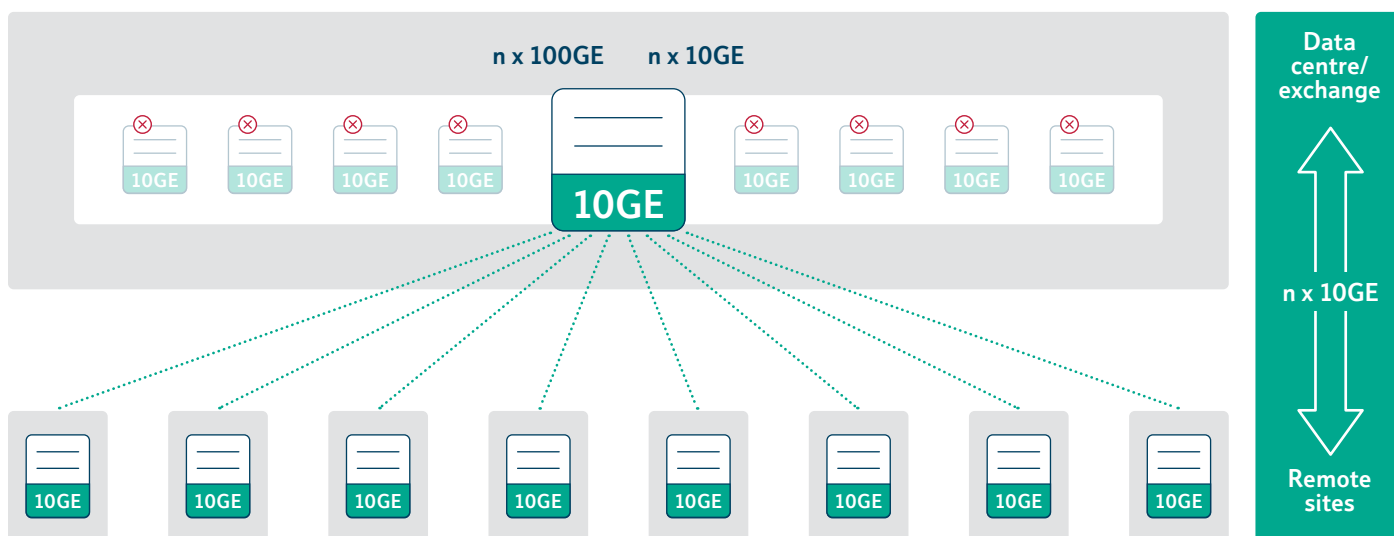

Optical Spectrum Extended Access (OSEA) Filter Connect Lite

OSEA Filter Connect Lite is a hub and spoke based solution efficiently delivering multiple 10GE/100GE spoke links into a low-power, small footprint aggregation point at key locations in your network. With a pay-as-you-grow approach to incremental capacity growth, OSEA Filter Connect Lite offers scalability with minimal traffic impact and future network features to adapt to changing demands.

How it works

OSEA Filter Connect Lite lets you consolidate multiple boxes into a single unit, avoiding the need to stack individual boxes each with their own power connections.

A range of OSEA Filter Connect Lite hub devices is available that will support up to 36 10GE spoke client connections in a small physical footprint. A spoke is the optical line system which, with optional passive optical filters fitted, can support up to 12 wavelengths between the spoke and hub.